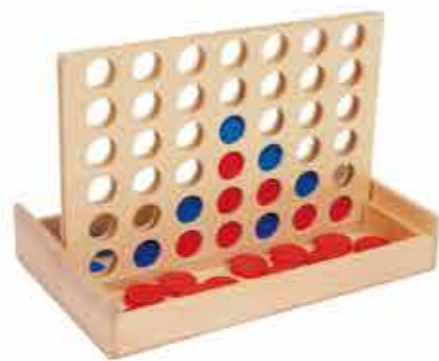

# GARDEN GAMES

Tic Tac & 4-in-a-Row

78403  
Tic tac toe/80x80cm

78404  
Tic tac toe/100x100cm

78405  
Tic tac toe/120x120cm

78410  
Tic tac toe/50x50cm

78406  
Tic tac toe/35.5x35.5cm

78407  
Tic tac toe/11.5x11.5cm

78408  
Tic tac toe

78409  
Tic tac toe/27x27cm

78400  
Giant 4 in a row/120x110cm

78401  
Giant 4 in a row/75x67cm

78402  
Table 4 in a row/22x15cm

# GARDEN GAMES

Garden Play

78600  
Limbo/150x145cm

78610  
Summer ski for 3 player/74x8.5cm

78611  
Summer ski for 2 player/50x8.5cm

78650  
Beach Chair/90x40cm

78651  
Beach Chair/90x40cm

78753  
Double sided board