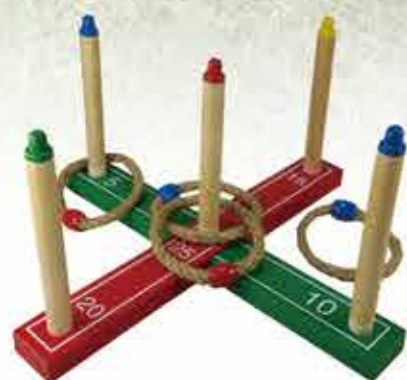

GARDEN GAMES

Ring Toss